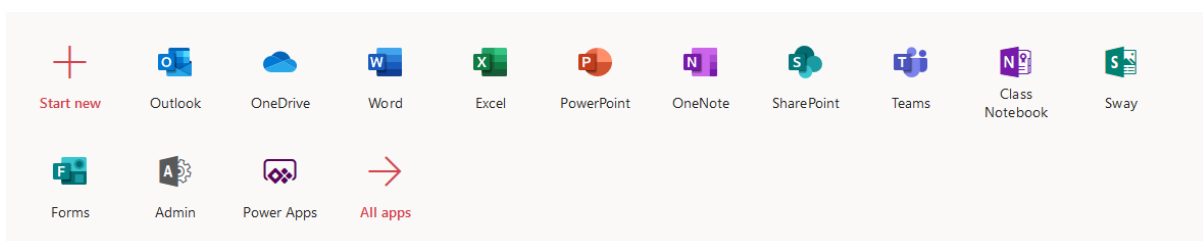

Once you have logged in, you'll be presented with the available apps (shown below). Click on Teams to open it.