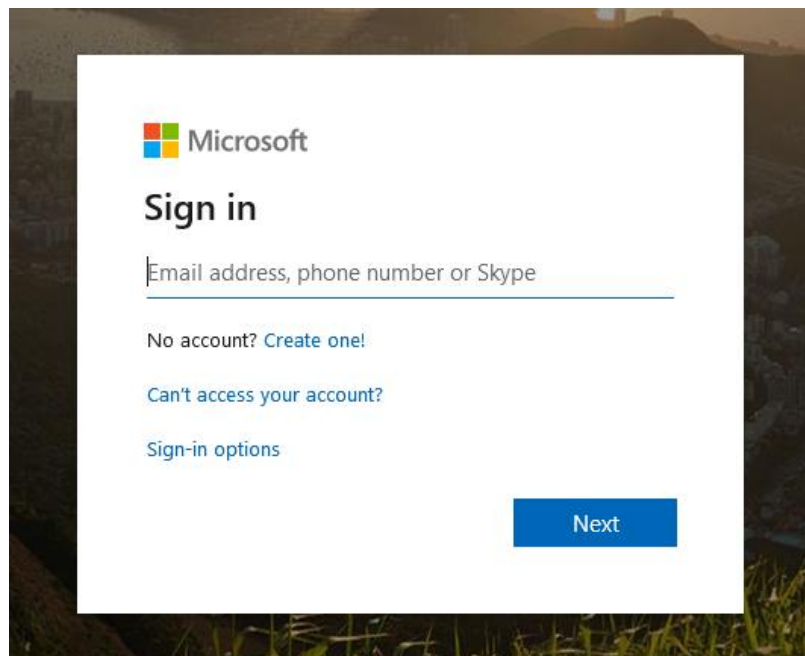

Student Access to Microsoft Teams

Microsoft Teams is an online platform used by all schools at Discovery Schools Academy Trust, it allows remote collaboration and working between users. This service is already used widely amongst staff and we are now rolling this out to students to allow remote teaching.

There are numerous ways to access Microsoft Teams, which are detailed below.

Accessing Teams via the website

To log in via the Teams website, you will need to browse to <https://login.microsoftonline.com> and enter your username and password (this will have been given to you by your school).